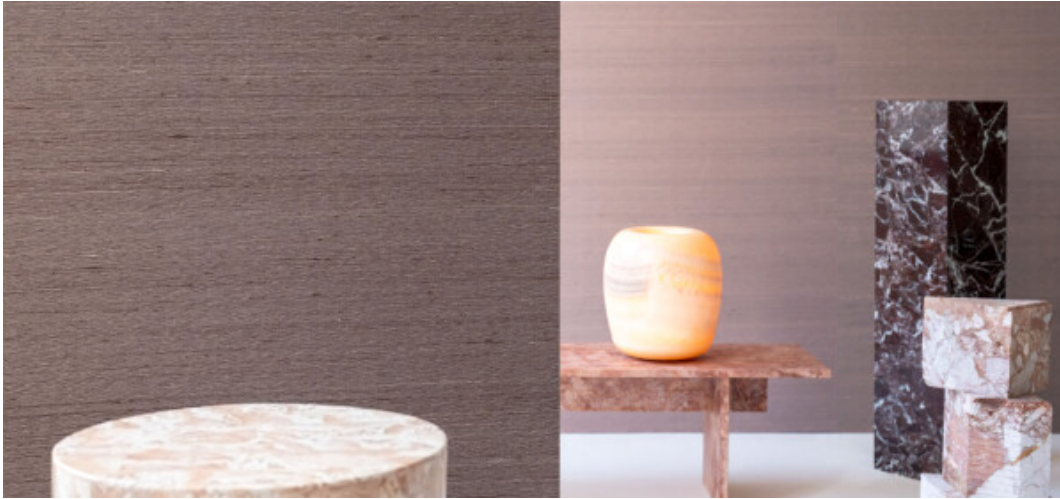

Sinkiang

2105.01 – 2105.09

Product

Wallcovering

Description

100% rough silk wallcovering with a matte two-tonal irregular and handcrafted look by using a horizontal slub yarn

Composition

100% silk on a non-woven backing