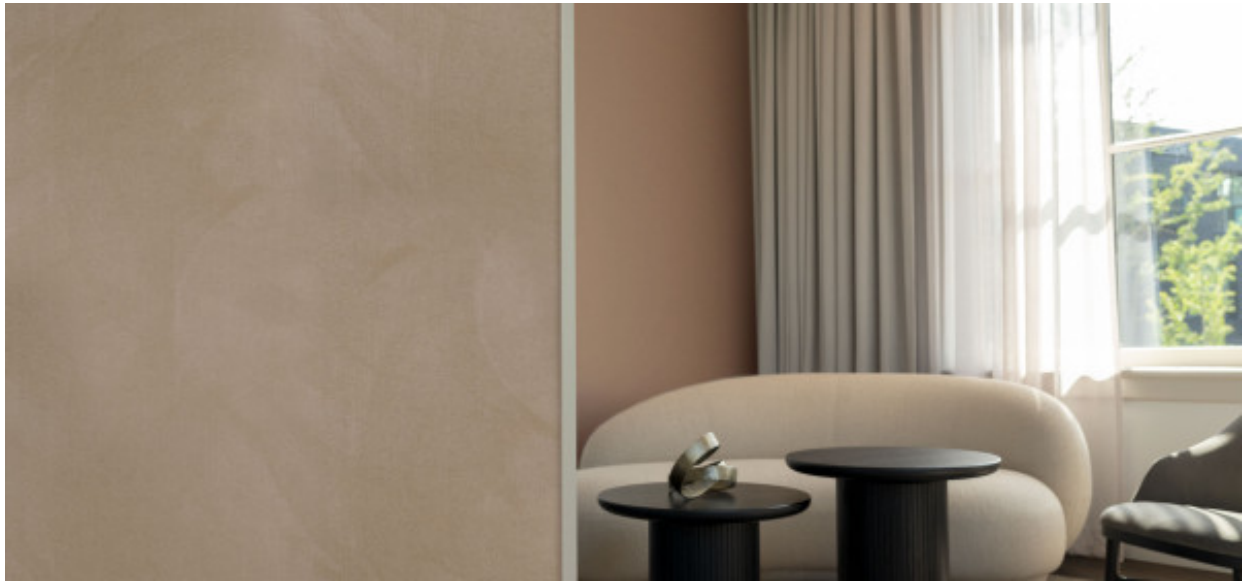

Morris

2102.01 – 2102.14

Product

Wallcovering

Description

Lively polyester FR wallcovering with a super-fine weave and a hand like suede or velvet in powdery, soft tones

Composition

100% polyester on a non-woven backing

Width

± 130 cm, ± 51 inches

Weight

± 330 gr/m², ± 14 oz/yd¹

Flame retardancy

EN 13501 , B, s1 - d0

ASTM E84 , Pass, B

Colorfastness to light

ISO 105-B02

6-7 (scale 1-8)

AATCC 16.2 opt. 1 or 3 / FTM 191A, meth. 5660

4.5 (scale 1-5)

Labels