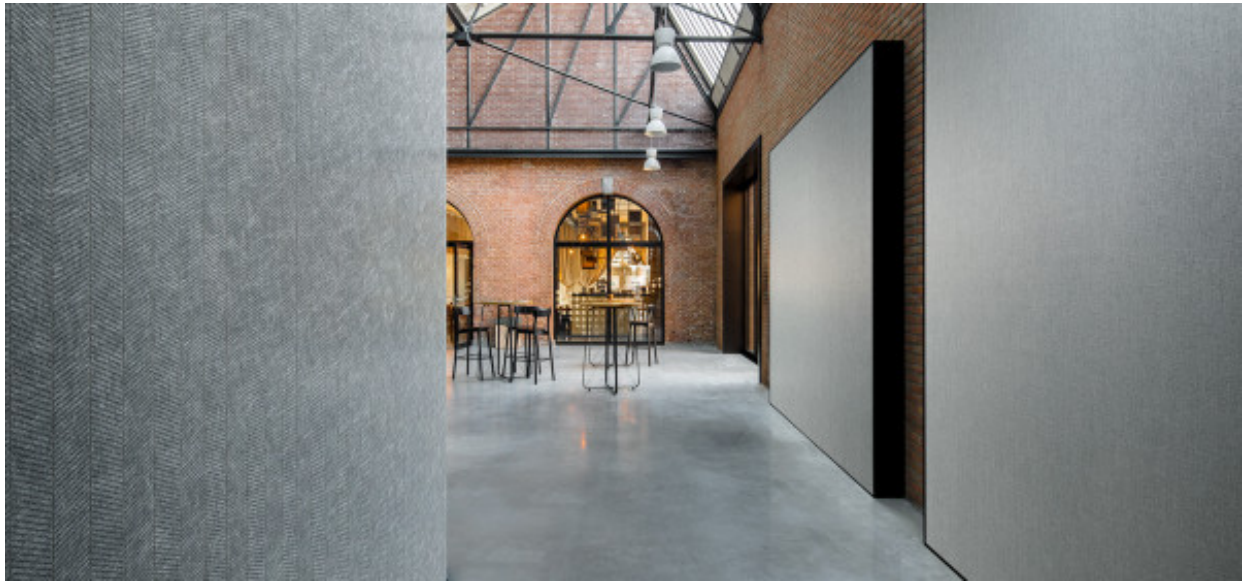

Lino

2618.50 - 2618.59

Product
Wallcovering

Description
Linen look

Composition
70% woodpulp / 30% polyester on a paper backing

Width
± 137 cm, ± 54 inches

Weight
± 161 gr/m², ± 7 oz/yd¹

Flame retardancy
**EN 13501 , B, s2 - d0
ASTM E84 , Pass, A**