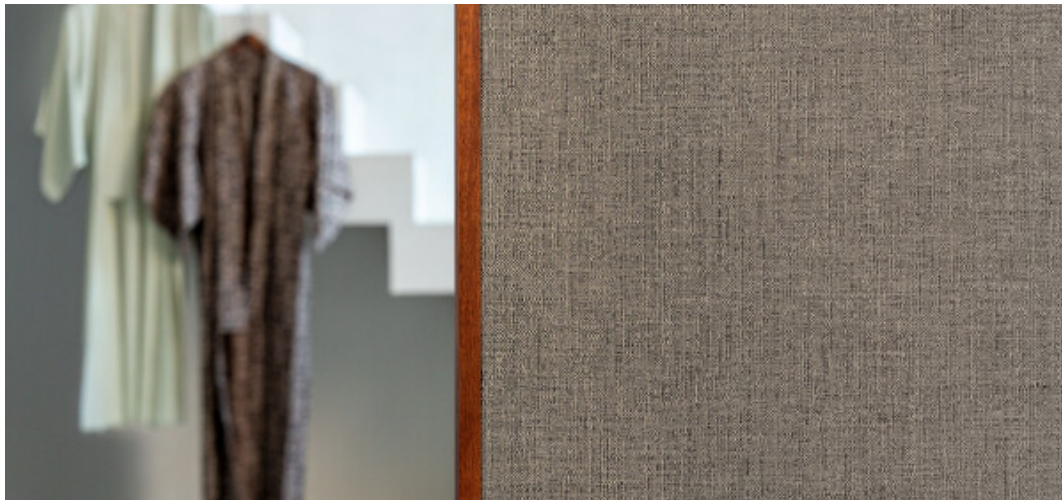

Ladon

2101.01 – 2101.09

Product
Wallcovering

Description
Linen-inspired woven polyester FR wallcovering with a non-directional, irregular and crafted structure in soft neutral tones

Composition
100% polyester FR on a non-woven backing