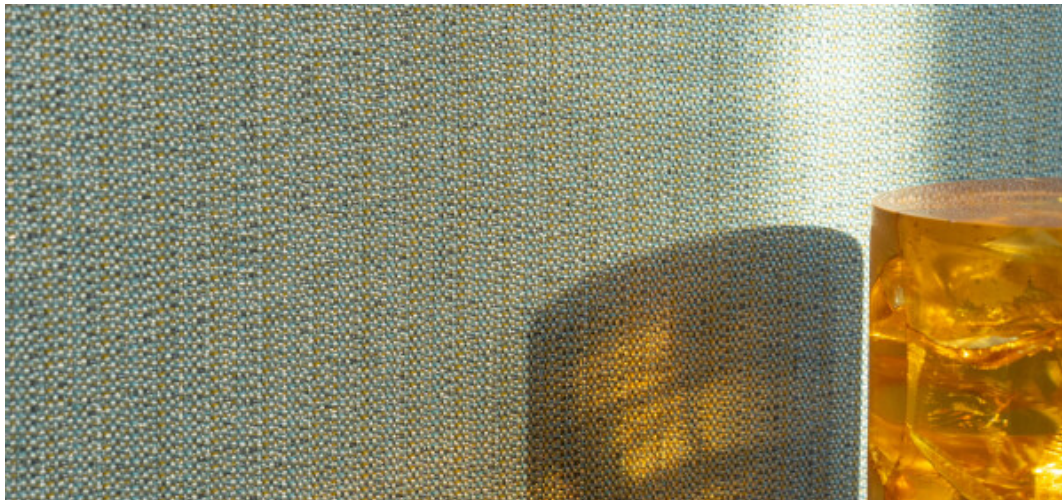

# Jewel

2110.01 – 2110.13

**Product**  
**Wallcovering**

**Description**  
**Multi-coloured polyethylene tape yarn wallcovering with post-consumer recycled content with a vertical, irregular stripe effect**

**Composition**  
**82% polyethylene / 18% recycled polyester on a non-woven backing**

**Width**  
**± 134 cm, ± 53 inches**

**Weight**  
**± 310 gr/m<sup>2</sup>, ± 13 oz/yd<sup>1</sup>**

**Flame retardancy**  
**EN 13501 , B, s1 - d0**