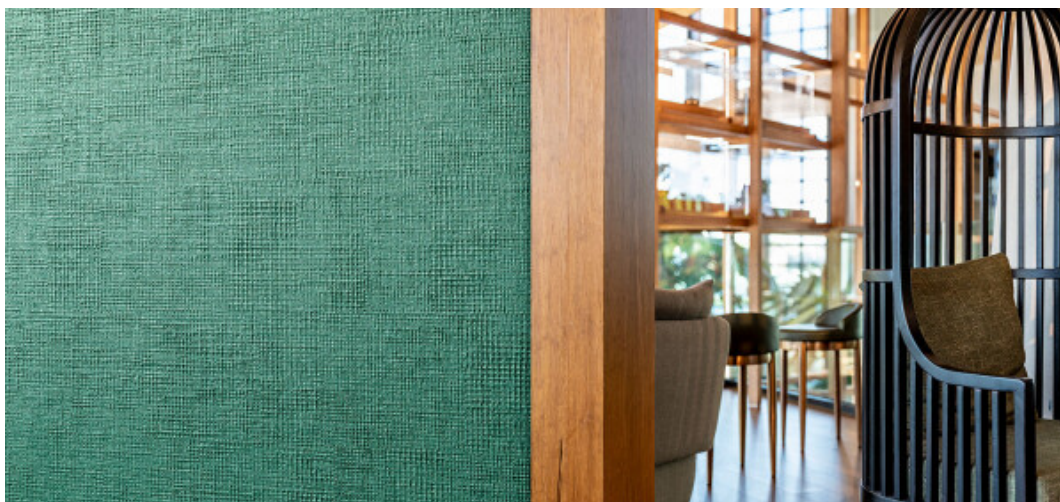

Grayson

1104.01 - 1104.29

Product

Wallcovering

Description

Coarse irregular canvas texture with a subtle sheen

Composition

Vinyl finishing coat on a woven cotton backing

Width

± 130 cm, ± 51 inches

Weight

± 440 gr/m², ± 18 oz/yd¹

Sound absorption

ASTM C423, nrc

0.10

ISO 354, alpha w